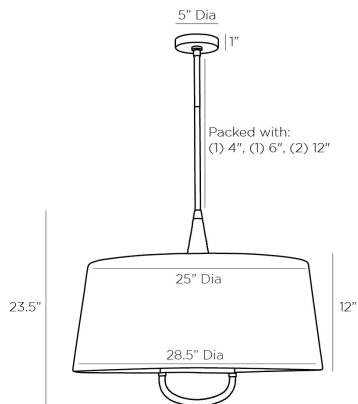

ARTERIOS

MIDDLEBURY PENDANT

49789

H: 28.5 IN, Dia: 28.50 IN

Natural Cotton String

Contract Suitable As Is

The Middlebury pairs feminine form and masculine materials to create the distinct design of this pendant. The unique, rustic style of the shade is crafted from natural cotton string with a white linen lining and a matching diffuser, concealing six lights but exposing a brown leather-wrapped decorative handle — balancing differing tones and textures. Suspended from an antique brass steel pipe and complete with

APPEARANCE

Material	Antique Brass
Finish	Cotton String, Leather, Linen, Steel
Finish Will Vary	Antique Brass, Brown, Natural, White
Top Coat/Sealant	true

DIMENSIONS

Pendant	H: 23.5 IN, Dia: 28.50 IN
Minimum Hanging Height	28.5 IN
Maximum Hanging Height	58.5 IN
Canopy	H: 1 IN, Dia: 5.00 IN

WIRING

Rating	Damp
Cord	10 FT, Black/White, SVT
Socket	6, Type B - E12
Photographed Bulb	Small Clear Tubular Bulb
Maximum Watt	60
Voltage	110-120 V

COMPLIANCY

RoHS	true
------	------

SHIPPING

Product Weight	13.5 LBS
Gross Weight 1	15 LBS
Shipping Box 1	H: 15.5 IN, L: 38.5 IN, W: 30.5 IN

REPLACEMENT PARTS

Replacement Part 1	PIPE-422
Replacement Part 1 Dim	(1) 4", (1) 6", (1) 12"
Replacement Part 2	CANOPY-596
Replacement Part 2 Dim	1" x 5" Dia

CONTRACT

Contract Suitable	true
-------------------	------