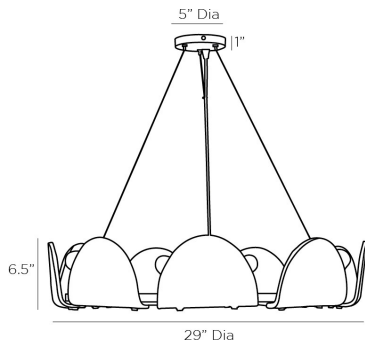

ARTERIOS

MENDEZ CHANDELIER

84065

H: 16.5 IN, Dia: 29.00 IN

Antique Brass, Smoke Luster Glass

Contract Suitable As Is

A masterpiece in understated beauty, the Mendez balances high-style design and organic composition. Nine panels of scalloped-shaped slump glass are bent over an antique brass iron frame, each an individual shield for a bulb. The glass panels feature a smoke luster finish and a hammered texture that work in unison to diffuse and disperse light and elevate the unrefined elements of the overall aesthetic. Finish will vary.

APPEARANCE

Material	Iron, Slump Glass
Material Type	Hammered
Finish	Antique Brass, Smoke Luster
Finish Will Vary	true
Top Coat/Sealant	false

DIMENSIONS

Chandelier	H: 6.5 IN, Dia: 29.00 IN
Minimum Hanging Height	16.5 IN
Maximum Hanging Height	121.5 IN
Canopy	H: 1 IN, Dia: 5.00 IN

WIRING

Rating	Damp
Cord	10 FT, Black, SVT
Socket	9, Type B - E12
Photographed Bulb	2" Frosted Globe Bulb
Maximum Watt	25
Voltage	110-120 V

COMPLIANCY

RoHS	true
------	------

SHIPPING

Shipping Requirements	TruckShip
Product Weight	24 LBS
Gross Weight 1	50.27 LBS
Shipping Box 1	H: 10 IN, L: 35.5 IN, W: 35.5 IN

ADDITIONAL INFO

Features	Assembly Required
----------	-------------------

REPLACEMENT PARTS

Replacement Part 1	CANOPY-573
Replacement Part 1 Dim	1" x 5"
Replacement Part 2	84065GLS

CONTRACT

Contract Suitable	true
-------------------	------