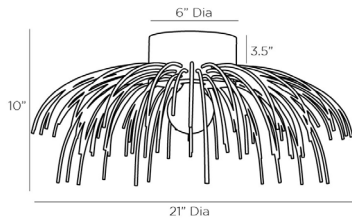

# ARTERIO RS

## MARGARET FLUSH MOUNT

49785

H: 10 IN, Dia: 21.00 IN

Blackened Iron, Off-White Linen

Contract Suitable As Is

The Margaret defies classic flush mount expectations with an explosive design. Completely crafted from steel, this fixture features an umbrella-shaped form of curved rods finished in antique brass. The parasol structure envelops a single socket for whatever size globe you deem appropriate. Damp-rated, although limited covered outdoor areas may affect finish.

### DIMENSIONS

Body	H: 6.5 IN, Dia: 21.00 IN
Canopy	H: 3.5 IN, Dia: 6.00 IN

### WIRING

Rating	Damp
Cord	1 FT, Black/White, SVT
Socket	1, Type A - E26
Photographed Bulb	3" Frosted Globe Bulb
Maximum Watt	60
Voltage	110-120 V