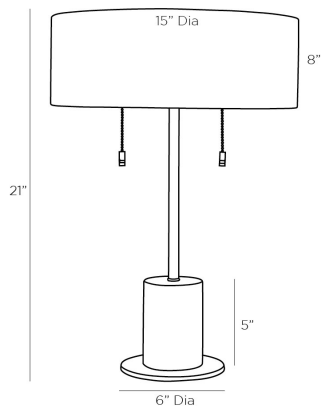

ARTERIOS

MARCEL LAMP

44755
H: 21 IN, Dia: 15.00 IN
Bronze, Gray Marble
Contract Suitable As Is

The Marcel is inspired by constructivist design through rich materials and minimalist construction. The slender silhouette is crafted from bronze iron and is met with a gray marble columnar base. Complete with a matching bronze iron drum shade and double-pull chain. Finish and marble will vary.

APPEARANCE

Material	Iron, Marble
Finish	Bronze, Gray
Finish Will Vary	true
Top Coat/Sealant	true

DIMENSIONS

Shade	3.50 IN
Shade	Top: 15.00 IN, Dia: 15.00 IN, Side: 8 IN
Body	H: 16 IN
Base	H: 0.25 IN, Dia: 6.00 IN
Foot Print	Dia: 6.00 IN

WIRING

Rating	Indoor Only
Tilt Test	10 Degrees - AU
Cord	10 FT, Clear/Silver, SPT-2
Socket	2, Bronze, Type A - E26
Switch	At Socket, On/Off Pull Chain
Maximum Watt	40
Voltage	110-120 V

COMPLIANCY

RoHS	true
------	------

SHIPPING

Product Weight	10.5 LBS
Gross Weight 1	17.16 LBS
Shipping Box 1	H: 25 IN, L: 16.5 IN, W: 16.5 IN

ADDITIONAL INFO

Shade Type	Other
------------	-------

REPLACEMENT PARTS

Replacement Part 1	42466FIN
--------------------	----------