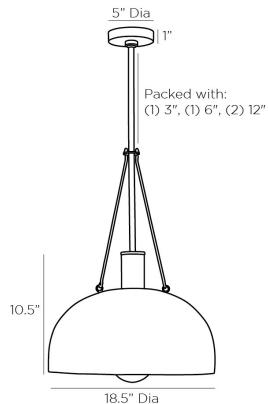

## MADEA PENDANT

44780  
H: 28.5 IN, Dia: 18.50 IN  
Bronze  
Contract Suitable As Is

This classic bowl-shaped pendant is a contemporary cornerstone in modern lighting with timeless appeal. A wide yet shallow silhouette is composed of iron in a bronze finish, topped with a wood finial in a smoke finish with an industrial feel. The juxtaposition of sleek iron and rustic wood provides an artful balance of contrasting tones and textures. Finish will vary. Additional pipe available (PIPE-497). Damp-rated,

### DIMENSIONS

|                        |                           |
|------------------------|---------------------------|
| Pendant                | H: 10.5 IN, Dia: 18.50 IN |
| Minimum Hanging Height | 28.5 IN                   |
| Maximum Hanging Height | 58.5 IN                   |
| Canopy                 | H: 1 IN, Dia: 5.00 IN     |

### WIRING

|                   |                       |
|-------------------|-----------------------|
| Rating            | Damp                  |
| Cord              | 10 FT, Black, SVT     |
| Socket            | 1, Type A - E26       |
| Photographed Bulb | 5" Frosted Globe Bulb |
| Maximum Watt      | 60                    |
| Voltage           | 110-120 V             |