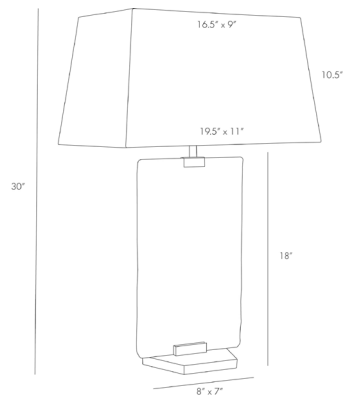

ARTERIOS

MADDOX LAMP

49118-601
H: 30 IN, W: 19.5 IN, D: 11 IN
Opal Swirl Glass
Contract Suitable As Is

Opal-toned swirls swarm through the thinly cut glass in this artistically designed lamp. The glass plate is formed by hand, giving it organic edges and just a little texture, and it's fitted to heritage-finished stainless steel. The swirled designs are also done by hand, so every lamp is going to be slightly different from one to the next. Topped with a tapered, rectangular shade in ivory cotton with an ivory cotton lining and matched

APPEARANCE

Material	Cotton, Glass, Steel
Finish	Heritage Brass, Off-White
Finish Will Vary	true
Top Coat/Sealant	true
Finial Description	Decorative metal to match - packed with

DIMENSIONS

Shade	Top: 9 IN, Top: 16.5 IN, D: 11 IN, W: 19.5 IN, Side: 10.5 IN
Body	H: 18 IN, W: 10 IN, D: 7 IN
Neck	H: 2 IN, Dia: 0.50 IN
Foot Print	W: 8 IN, D: 7 IN
Harp	9.5 IN

WIRING

Rating	Indoor Only
Tilt Test	10 Degrees - AU
Cord	8 FT, SPT-2, Taupe Fabric
Socket	1, Brass, Type A- E26, 3-Way
Switch	3-Way Rotary, At Socket
Maximum Watt	150
Voltage	110-120 V

CERTIFICATIONS

Cerifications	Mexico Australia, EU, United Kingdom, Middle East, United States, Canada
---------------	---

COMPLIANCY

UL/ETL	Yes
CB	Yes
RoHS	true

SHIPPING

Shipping Requirements	Prop65
Product Weight	16 LBS
Gross Weight 1	15.5 LBS
Gross Weight 2	3 LBS
Shipping Box 1	H: 27 IN, L: 13 IN, W: 7 IN
Shipping Box 2	H: 15 IN, L: 24 IN, W: 15 IN