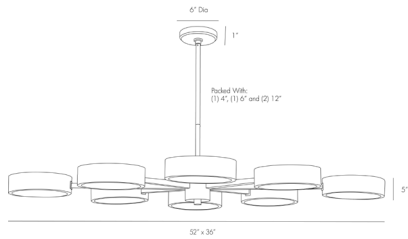

## LINUS STARBURST CHANDELIER

89117

H: 7 IN, W: 52 IN, D: 36 IN

Heritage Brass, Frosted Glass

Contract Suitable As Is

Minimalist, modern and oh so cool. The eight-light Linus Chandelier's vibrant heritage brass finish is perfectly complemented by its polished details. The tempered, frosted glass diffusers serve dual functions creating softer light below and shining additional light to the chandelier's frame, spotlighting its bold finish. Additional pipe available (PIPE-172). Also in pale brass finish (89097) and a linear style (89443). Damp-rated,

### DIMENSIONS

Chandelier	H: 5 IN, W: 52 IN, D: 36 IN
Minimum Hanging Height	7 IN
Maximum Hanging Height	41 IN
Canopy	H: 1 IN, Dia: 6.00 IN