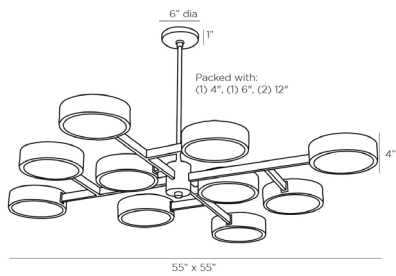

ARTERIOS

LINUS STARBURST CHANDELIER

89108
 H: 9 IN, W: 55 IN, D: 55 IN
 Bronze
 Contract Suitable As Is

Brilliantly modern, the eight-light Linus Chandelier's vibrant antique brass finish over a steel frame is perfectly complemented by bronze details. The tempered, frosted glass diffusers serve dual functions creating softer light below and shining additional light over the chandelier's frame, spotlighting its bold finish. Additional pipe available (PIPE-447). Damp-rated, although limited covered outdoor areas may affect finish.

APPEARANCE

Material	Bronze
Finish	Glass, Steel
Top Coat/Sealant	Antique Brass, Bronze, Frosted true

DIMENSIONS

Chandelier	H: 4 IN, W: 55 IN, D: 55 IN
Minimum Hanging Height	9 IN
Maximum Hanging Height	43 IN
Canopy	H: 1 IN, Dia: 6.00 IN

WIRING

Rating	Damp
Cert Note	Lower wattage needed for INTL use.
Cord	10 FT, Clear/Silver, SVT
Socket	10, Type B - E12
Maximum Watt	60
Voltage	110-120 V

CERTIFICATIONS

Certifications	Mexico Australia, EU, United Kingdom, Middle East, United States, Canada
----------------	---

COMPLIANCY

UL/ETL	Yes
CB	Yes
RoHS	true

SHIPPING

Shipping Requirements	TruckShip
Product Weight	21 LBS
Gross Weight 1	30 LBS
Shipping Box 1	H: 16.96 IN, L: 111.46 IN, W: 118.46 IN

REPLACEMENT PARTS

Replacement Part 1	PIPE-447
Replacement Part 1 Dim	(1) 4", (1) 6", (1) 12"
Replacement Part 2	CANOPY-565
Replacement Part 2 Dim	1" x 6"