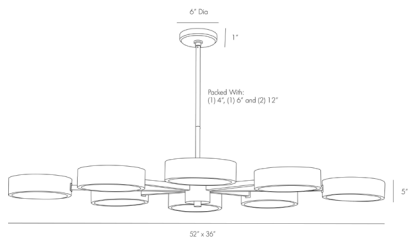

ARTERIOS

LINUS STARBURST CHANDELIER

89097

H: 7 IN, W: 52 IN, D: 36 IN

Black Nickel, Pale Brass, Frosted Glass

Contract Suitable As Is

Minimalist, modern and oh so cool. The eight-light Linus Chandelier's muted pale brass finish is perfectly complemented by its polished black nickel details. The tempered, frosted glass diffusers serve dual functions; creating softer light below and shining additional light to the chandelier's frame, spotlighting its bold finish. Additional pipe available (PIPE-182). Also in heritage brass finish (89117) and a linear style (89443).

APPEARANCE

Material	Glass, Steel
Finish	Black Nickel, Frosted
Top Coat/Sealant	true

DIMENSIONS

Chandelier	H: 5 IN, W: 52 IN, D: 36 IN
Minimum Hanging Height	7 IN
Maximum Hanging Height	41 IN
Canopy	H: 1 IN, Dia: 6.00 IN

WIRING

Rating	Damp
Cord	10 FT, Clear/Silver, SVT
Socket	8, Type B=-E12 Other
Maximum Watt	60
Voltage	110-120 V

CERTIFICATIONS

Certifications	Mexico Australia, EU, United Kingdom, Middle East, United States, Canada
----------------	---

COMPLIANCY

UL/ETL	Yes
CB	Yes
RoHS	true

SHIPPING

Product Weight	16 LBS
Gross Weight 1	29.45 LBS
Shipping Box 1	H: 8 IN, L: 50 IN, W: 37 IN

REPLACEMENT PARTS

Replacement Part 1	PIPE-225
Replacement Part 2	CANOPY-266