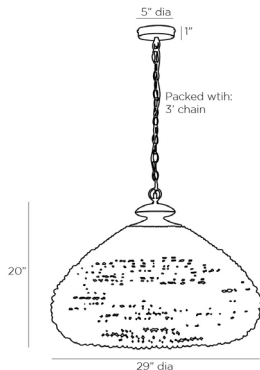

## LILO CHANDELIER

85022  
H: 23.5 IN, Dia: 29.00 IN  
White  
Contract Suitable As Is

The Lilo combines a classic shape with unique natural materials. The shallow but wide bell-shaped silhouette of the shade is constructed of varied white wooden beads neatly housing three bulbs, and suspended by an antique brass iron chain. Rustic yet modern, the unique, low-profile construction delivers tons of texture. A wide disc-shaped finial tops the shade as a matching textural accent. Finish will vary. Additional

### DIMENSIONS

Chandelier	H: 20 IN, Dia: 29.00 IN
Minimum Hanging Height	23.5 IN
Maximum Hanging Height	59.5 IN
Canopy	H: 1 IN, Dia: 5.00 IN