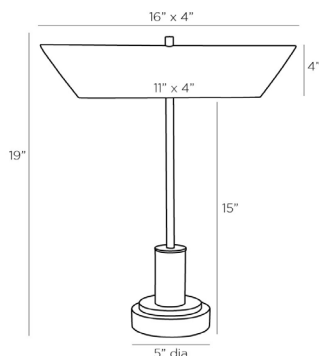

ARTERIOS

LANSING LAMP

42039
 H: 19 IN, W: 16 IN, D: 5 IN
 Vintage Brass, White Marble, Bronze
 Contract Suitable As Is

The iconic style of the classic library lamp is beautifully translated in the design of the Lansing. The elongated vintage brass metal shade is perched atop a bronze finished aluminum post, with a white marble base for a dramatic transition of tones and textures. A juxtaposition of materials and shapes is revealed through the linear shade, circular base, and the reeding details found on the finial and body. This lamp features

APPEARANCE

Material	Aluminum, Brass, Marble
Finish	Bronze, Vintage Brass, White
Finish Will Vary	true
Top Coat/Sealant	true

DIMENSIONS

Shade	Top: 4 IN, Top: 16 IN, D: 4 IN, W: 11 IN, Side: 4 IN
Body	H: 15 IN
Base	H: 1.5 IN, Dia: 5.00 IN
Foot Print	Dia: 5.00 IN

WIRING

Rating	Indoor Only
Tilt Test	10 Degrees - AU
Cord	10 FT, Clear/Silver, SPT-2
Socket	2, Clear, Type B - E12
Switch	On Line, On/Off Rotary
Maximum Watt	60
Voltage	110-120 V

CERTIFICATIONS

Cerifications	Mexico Australia, EU, United Kingdom, Middle East, United States, Canada
---------------	---

COMPLIANCY

UL/ETL	Yes
CB	Yes
RoHS	true

SHIPPING

Product Weight	6 LBS
Gross Weight 1	12 LBS
Shipping Box 1	H: 20 IN, L: 9 IN, W: 23 IN

ADDITIONAL INFO

Shade Shape	Other
Shade Type	Other

CONTRACT

Contract Suitable	true
-------------------	------