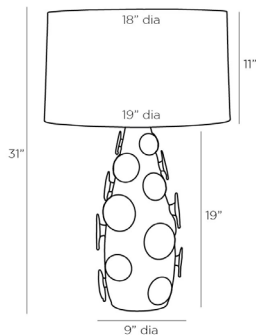

ARTERIOS

LAGUNA LAMP

17004-850
H: 31 IN, Dia: 19.00 IN
Ocean Reactive Ceramic
Contract Suitable As Is

Covered in 3-dimensional accents reminiscent of lily pads, the Laguna creates a bold statement. Its unconventional shape is crafted of ceramic, featuring an ocean reactive glaze that flows over and around the embellished accents for a beautiful contrast of hues. When illuminated, the range of its deep blue to green coloring becomes more prominent. Topped with an off-white cotton shade with an off-white cotton lining

APPEARANCE

Material	Ceramic, Cotton, Steel
Finish	Brushed Brass, Ocean Reactive, Off-White
Finish Will Vary	true
Top Coat/Sealant	false
Finial Description	Matching ceramic

DIMENSIONS

Shade	Top: 18.00 IN, Dia: 19.00 IN, Side: 11 IN
Body	H: 19 IN, Dia: 9.00 IN
Neck	H: 2 IN, Dia: 1.00 IN
Foot Print	Dia: 5.50 IN
Harp	8.5 IN

WIRING

Rating	Indoor Only
Tilt Test	10 Degrees - AU
Cord	10 FT, Clear/Silver, SPT-2
Socket	1, Brass, Type A - E26
Switch	3-Way Rotary, At Socket
Maximum Watt	150
Voltage	110-120 V

CERTIFICATIONS

Cerifications	Mexico Australia, United States, Canada
---------------	--

COMPLIANCY

UL/ETL	Yes
CB	Yes
RoHS	false

SHIPPING

Shipping Requirements	Prop65
Product Weight	11.5 LBS
Gross Weight 1	12 LBS
Gross Weight 2	3 LBS
Shipping Box 1	H: 32 IN, L: 13.5 IN, W: 13.5 IN
Shipping Box 2	H: 13 IN, L: 21 IN, W: 21 IN