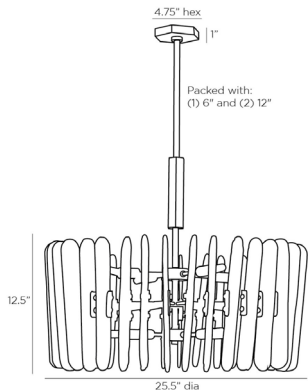

ARTERIO RS

KLAUS CHANDELIER

89066

H: 17.5 IN, Dia: 25.50 IN

Antique Brass, Smoke Seedy

Contract Suitable As Is

Slumped seedy glass panels in a smoke finish are fastened to an antique brass iron frame, creating a drum-shaped glimmering shade. When illuminated, the soft sheen from the light further enhances the moody quality and spotlights the radial composition of panels. The chattered detail on the faceted accent and the undulating shape of the panels work in tandem, delivering visual texture. Finish will vary. Additional pipe

APPEARANCE

Material	Antique Brass
Material Type	Glass, Iron
Finish	Seedy, Textured
Finish Will Vary	Antique Brass, Smoke
Top Coat/Sealant	true

DIMENSIONS

Chandelier	H: 12.5 IN, Dia: 25.50 IN
Minimum Hanging Height	17.5 IN
Maximum Hanging Height	47.5 IN
Canopy	H: 1 IN, Dia: 4.75 IN

WIRING

Rating	Damp
Cert Note	Lower wattage needed for INTL use.
Cord	7 FT, Clear/Silver, SVT
Socket	8, Type B - E12
Photographed Bulb	Small Clear Tubular Bulb
Maximum Watt	60
Voltage	110-120 V

CERTIFICATIONS

Certifications	Mexico Australia, EU, United Kingdom, Middle East, United States, Canada
----------------	---

COMPLIANCY

UL/ETL	Yes
CB	Yes
RoHS	true

SHIPPING

Product Weight	35 LBS
Gross Weight 1	40.88 LBS
Shipping Box 1	H: 10.2 IN, L: 27.2 IN, W: 27.2 IN