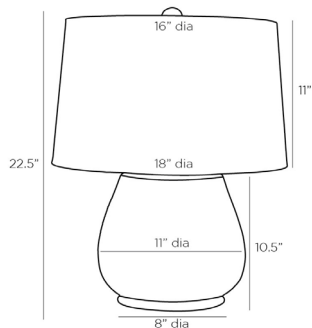

ARTERIOS

KITA LAMP

45027-252

H: 22.5 IN, Dia: 18.00 IN

Ivory and Charcoal Wash Terracotta

Contract Suitable As Is

The Kita establishes a strong presence in any room in which it resides. The robust terracotta formation features an etched pattern, carved by hand to look like stone. The ivory and charcoal wash finish emphasizes the crackled texture, settling into places where the etchings are present. Topped with an off-white linen shade with an off-white cotton lining and a matching terracotta finial. Finish will vary.

APPEARANCE

Material	Brass, Cotton, Linen, Terracotta
Finish	Dark Antique Brass, Ivory and Charcoal Wash, Off-White
Finish Will Vary	true
Top Coat/Sealant	false
Finial Description	Matching ceramic

DIMENSIONS

Shade	Top: 16.00 IN, Dia: 18.00 IN, Side: 11 IN
Body	H: 10.5 IN, Dia: 11.00 IN
Neck	H: 3 IN, Dia: 0.50 IN
Foot Print	Dia: 8.00 IN
Harp	8.5 IN

WIRING

Rating	Indoor Only
Tilt Test	10 Degrees - AU
Cord	10 FT, Clear/Silver, SPT-2
Socket	1, Dark Antique Brass, Type A - E26
Switch	3-Way Rotary, At Socket
Maximum Watt	150
Voltage	110-120 V