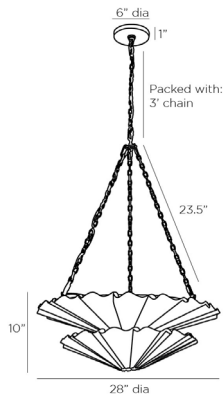

ARTERIOS

KATYA CHANDELIER

42040
H: 35.5 IN, Dia: 28.00 IN
Vintage Brass
Contract Suitable As Is

This artistic chandelier of ruffled vintage brass is truly unique. The layered construction is composed of vintage brass sheets formed by hand, making each layer one-of-a-kind. Nine lights are housed between the layered design and work to soften the light while delivering extra shine to a space. Finish will vary. Additional chain available (CHN-255). Damp-rated, although limited covered outdoor areas may affect finish.

APPEARANCE

Material	Brass
Finish	Vintage Brass
Finish Will Vary	true
Top Coat/Sealant	true

DIMENSIONS

Chandelier	H: 10 IN, Dia: 28.00 IN
Minimum Hanging Height	35.5 IN
Maximum Hanging Height	71.5 IN
Canopy	H: 1 IN, Dia: 6.00 IN

WIRING

Rating	Damp
Cord	10 FT, Clear/Silver, SVT
Socket	9, Type A - E26
Maximum Watt	40
Voltage	110-120 V

CERTIFICATIONS

Certifications	Mexico United States, Canada
----------------	---------------------------------

COMPLIANCY

UL/ETL	Yes
RoHS	true

SHIPPING

Product Weight	24 LBS
Gross Weight 1	39.6 LBS
Shipping Box 1	H: 19 IN, L: 33 IN, W: 33 IN

REPLACEMENT PARTS

Replacement Part 1	CHN-255
Replacement Part 1 Dim	3'
Replacement Part 2	CANOPY-544
Replacement Part 2 Dim	1" x 6"