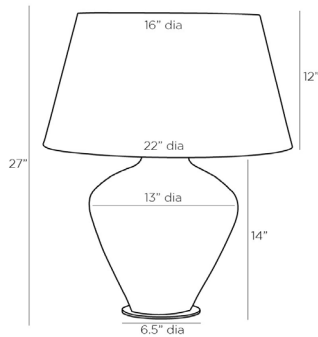

## KARA LAMP

11028-286

H: 27 IN, Dia: 22.00 IN

Adriatic Mist Porcelain

Contract Suitable As Is

The elegance of handcrafted porcelain joins forces with modern design to create the Kara. The Adriatic Mist glaze with subtle purple speckling within its ridged texture is highlighted when illuminated. An oversized statement piece that demands presence in the space it occupies. Topped with an off-white linen shade with an off-white cotton lining and an antique brass sphere finial. Finish will vary.

### DIMENSIONS

Shade	Top: 16.00 IN, Dia: 22.00 IN, Side: 12 IN
Body	H: 14 IN, Dia: 13.00 IN
Base	H: 0.25 IN, Dia: 6.50 IN
Neck	H: 2 IN, Dia: 1.00 IN
Foot Print	Dia: 6.50 IN
Harp	9 IN