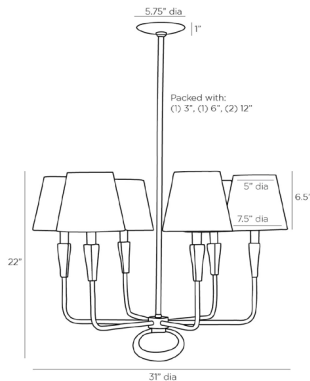

ARTERIOS

JEREMIAH CHANDELIER

82017
H: 27.5 IN, Dia: 31.00 IN
English Bronze
Contract Suitable As Is

A nod to classicism with a modern approach, the Jeremiah features an English bronze finished iron frame with tapered faceted details in a contrasting antique brass finish. Each of the six lights is complemented by an off-white silk shade. An essential component of the design is the decorative oversized antique brass ring that hangs from the bottom of the frame as the focal point of this piece. Additional pipe available

APPEARANCE

Material	English Bronze
Finish	Brass, Iron, Silk
Top Coat/Sealant	Antique Brass, English Bronze, Off-White

DIMENSIONS

Shade	Top: 5.00 IN, Dia: 7.50 IN, Side: 6.5 IN
Chandelier	H: 22 IN, Dia: 31.00 IN
Minimum Hanging Height	27.5 IN
Maximum Hanging Height	45.5 IN
Canopy	H: 1 IN, Dia: 5.75 IN

WIRING

Rating	Damp
Cord	10 FT, Clear/Silver, SVT
Socket	6, Type B - E12
Maximum Watt	40
Voltage	110-120 V

CERTIFICATIONS

Certifications	Mexico Australia, EU, United Kingdom, Middle East, United States, Canada
----------------	---

COMPLIANCY

UL/ETL	Yes
CB	Yes
RoHS	true

SHIPPING

Product Weight	12.5 LBS
Gross Weight 1	15 LBS
Gross Weight 2	2.5 LBS
Shipping Box 1	H: 39 IN, L: 28 IN, W: 5.12 IN
Shipping Box 2	H: 8 IN, L: 21.65 IN, W: 16.54 IN