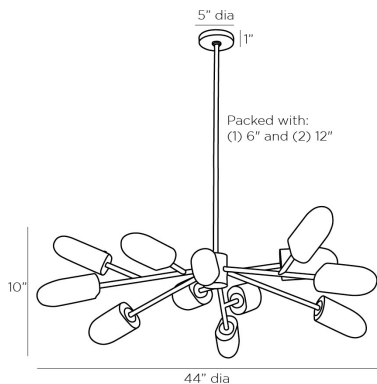

ARTERIOS

JAVIER CHANDELIER

89067

H: 17 IN, Dia: 44.00 IN

Antique Brass, Champagne Crystal

Contract Suitable As Is

Modern and visually dynamic, the Javier Chandelier is the focus of any room. An antique brass iron frame holds multiple arms that extend out asymmetrically, showcasing bullet-shaped champagne crystal shades. The robust shades feature a thick layer of reflective crystal around the bulb that adds depth to the fixture. Finish will vary. Additional pipe available (PIPE-457). Damp-rated, although limited covered outdoor areas

APPEARANCE

Material	Crystal, Iron
Finish	Antique Brass, Champagne
Finish Will Vary	true
Top Coat/Sealant	true

DIMENSIONS

Chandelier	H: 10 IN, Dia: 44.00 IN
Minimum Hanging Height	17 IN
Maximum Hanging Height	41 IN
Canopy	H: 1 IN, Dia: 5.00 IN

WIRING

Rating	Damp
Cert Note	Cannot be rewired for INTL use.
Cord	7 FT, Clear/Silver, SVT
Socket	12, Type B - E12
Maximum Watt	8
Voltage	110-120 V

CERTIFICATIONS

Certifications	United States, Canada
----------------	-----------------------

REPLACEMENT PARTS

Replacement Part 1	PIPE-457
Replacement Part 1 Dim	(1) 6" and (1) 12"
Replacement Part 2	CANOPY-553
Replacement Part 2 Dim	1" x 5"

CONTRACT

Contract Suitable	true
-------------------	------