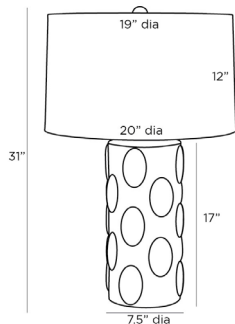

ARTERIOS

JARDANNA LAMP

45026-422

H: 31 IN, Dia: 20.00 IN

Egg Shell Terracotta

Contract Suitable As Is

Natural inspiration meets geometric form to create this unique folded leaf motif. Its terracotta foundation features a matte Egg Shell colored finish that reveals subtle variations. The finish allows light to play over the peaks and valleys of this piece, further adding to its organic appeal. Topped with a light beige linen shade with a matching terracotta finial. Finish will vary.

DIMENSIONS

| | |
|------------|---|
| Shade | Top: 19.00 IN, Dia: 20.00 IN, Side: 12 IN |
| Body | H: 17 IN, Dia: 7.50 IN |
| Neck | H: 2 IN, Dia: 0.50 IN |
| Foot Print | Dia: 7.50 IN |
| Harp | 10.5 IN |

WIRING

| | |
|--------------|-------------------------------------|
| Rating | Indoor Only |
| Tilt Test | 10 Degrees - AU |
| Cord | 10 FT, Clear/Silver, SPT-2 |
| Socket | 1, Dark Antique Brass, Type A - E26 |
| Switch | At Socket, On/Off Rotary |
| Maximum Watt | 150 |
| Voltage | 110-120 V |

SHIPPING

| | |
|----------------|------------------------------|
| Product Weight | 20.5 LBS |
| Gross Weight 1 | 20 LBS |
| Gross Weight 2 | 3 LBS |
| Shipping Box 1 | H: 24 IN, L: 10 IN, W: 10 IN |
| Shipping Box 2 | H: 14 IN, L: 22 IN, W: 22 IN |