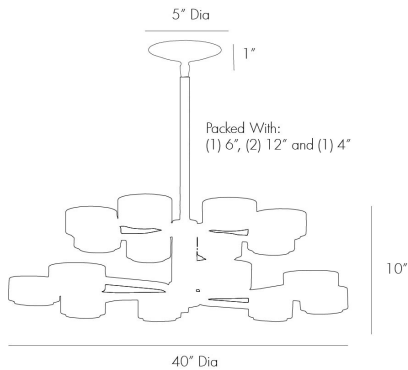

## JALEN TWO TIER CHANDELIER

89438  
 H: 10 IN, Dia: 40.00 IN  
 Bronze, Vintage Brass, Frosted Glass  
 Contract Suitable As Is

Bronze and brass combine to create this large-scale, modern 16-light chandelier, an updated take on the smaller Jalen Chandelier (89974). Eight horizontal rods, four on each tier, split into two to give way to contrasting vintage brass shades and frosted glass diffusers. Perfect over a large dining table or as the focal point above an island in a grand kitchen. Additional pipe available (PIPE-120). Damp-rated, although limited

### DIMENSIONS

Shade Top: 6.00 IN, Dia: 6.00 IN, Side: 3 IN  
 Diffuser Dia: 4.50 IN  
 Chandelier H: 10 IN, Dia: 40.00 IN  
 Minimum Hanging Height 15 IN  
 Maximum Hanging Height 48 IN  
 Canopy H: 1 IN, Dia: 5.00 IN

### SHIPPING

Product Weight 9.7 LBS  
 Gross Weight 17.5 LBS  
 Shipping Box 1 H: 16 IN, L: 41 IN, W: 41 IN

### REPLACEMENT PARTS

Replacement Part 1 PIPE-120  
 Replacement Part 1 Dim Square Bronze Ext Pipe (1) 6" and (1) 12"  
 Replacement Part 2 CANOPY-114  
 Replacement Part 2 Dim 1" x 5.75" Dia