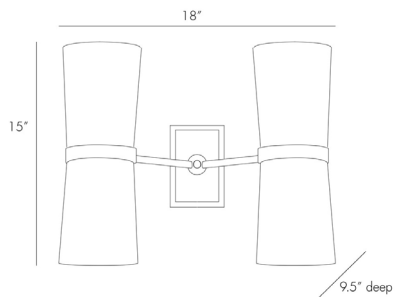

## INWOOD SCONCE

49040

H: 15 IN, W: 18 IN, D: 9.5 IN

Antique Brass, Off-White Linen

Contract Suitable As Is

Cousin of the popular Yasmin design, the Inwood Sconce is highlighted by two off-white linen shades, emitting light atop and below the sconce. Finished in antique brass throughout. Also available in vintage silver (49041). Damp-rated, although limited covered outdoor conditions may affect finish.

### DIMENSIONS

Center Of Mount From Btm	8 IN
Shade	Top: 5.50 IN, Dia: 5.50 IN, Side: 15 IN
Arm	H: 8 IN, W: 6 IN, D: 9 IN
Backplate	H: 6 IN, W: 4 IN, D: 1.5 IN
Mount	H: 1.5 IN, W: 1.5 IN