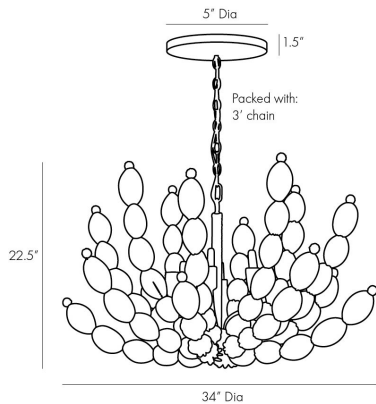

# ARTERIOS

## INDI CHANDELIER

85021

H: 24 IN, Dia: 34.00 IN

White Painted Wood, White  
Contract Suitable As Is

Southwest inspiration meets unconventional design to create this overtly organic chandelier. A white iron foundation is encased by a matching white wood, carved in a cactus-like arrangement. Each arm has been embellished with clusters of coco shell, a detail that further plays up its perennial inspiration. The unique shape slightly conceals six bulbs that brilliantly illuminate a space, while working in tandem with the design

### APPEARANCE

Material	Coco Beads, Iron, Wood
Material Type	Beechwood
Finish	White
Finish Will Vary	true
Top Coat/Sealant	true

### DIMENSIONS

Chandelier	H: 22.5 IN, Dia: 34.00 IN
Minimum Hanging Height	24 IN
Maximum Hanging Height	60 IN
Canopy	H: 1.5 IN, Dia: 5.00 IN