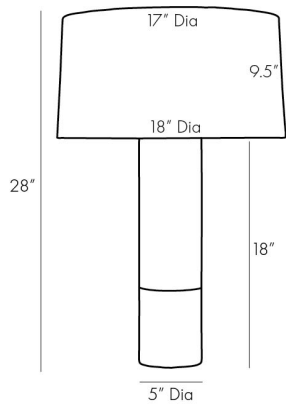

ARTERIOS

IKE LAMP

16938-119
 H: 28 IN, Dia: 18.00 IN
 White Marble, Black Marble
 Contract Suitable As Is

Architectural-inspired elements are exhibited in this modern lamp. Its solid marble foundation presents a uniformed monolithic stone column silhouette in classic black and white. Topped with an off-white cotton drum shade with off-white cotton lining and a matching marble finial. Marble will vary. French wired cord.

APPEARANCE

Material	Off-White Cotton, Marble, Steel
Finish	Black, Bronze, Off-White, White
Finish Will Vary	true
Top Coat/Sealant	true
Finial Description	Decorative Marble to Match

DIMENSIONS

Shade	Top: 17.00 IN, Dia: 18.00 IN, Side: 9.5 IN
Body	H: 18 IN, Dia: 5.00 IN
Neck	H: 1 IN, Dia: 1.00 IN
Foot Print	Dia: 5.00 IN
Harp	8 IN

WIRING

Rating	Indoor Only
Tilt Test	10 Degrees - AU
Cord	10 FT, Clear/Silver, SPT-2
Socket	1, Nickel, Type A - E26
Switch	3-Way Rotary, At Socket
Maximum Watt	150
Voltage	110-120 V

CERTIFICATIONS

Cerifications	Mexico Australia, EU, United Kingdom, Middle East, United States, Canada
---------------	---

COMPLIANCY

UL/ETL	Yes
CB	Yes
RoHS	true

SHIPPING

Product Weight	38 LBS
Gross Weight 1	40 LBS
Gross Weight 2	5 LBS
Shipping Box 1	H: 26 IN, L: 8 IN, W: 8 IN
Shipping Box 2	H: 13.5 IN, L: 20 IN, W: 20 IN

ADDITIONAL INFO