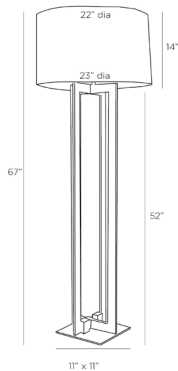

ARTERIOS

HOYT FLOOR LAMP

76016-120
H: 67 IN, Dia: 23.00 IN
Bronze, Iron
Contract Suitable As Is

The elongated, open-frame construction of the Hoyt is defined by intersecting iron rectangles, creating a simple silhouette with modern sensibility. The airy, geometric design's footprint is minimal, making this an ideal piece to counter bulkier decor. A bronze finish distinguishes its fine form and adds an aged quality we love. Topped with an off-white linen drum shade with off-white cotton lining and a bronze sphere finial.

APPEARANCE

Material	Cotton, Iron, Linen
Finish	Bronze, Off-White
Top Coat/Sealant	true
Finial Description	1" Bronze Sphere

DIMENSIONS

Shade	Top: 22.00 IN, Dia: 23.00 IN, Side: 14 IN
Body	H: 52 IN, W: 11 IN, D: 11 IN
Base	H: 0.25 IN, W: 11 IN, D: 11 IN
Foot Print	W: 11 IN, D: 11 IN
Harp	11" Brass IN

WIRING

Rating	Indoor Only
Tilt Test	10 Degrees - AU
Cord	10 FT, Back of Lamp Base, Clear/Silver, SPT-2
Socket	1, Brass, Type A - E26
Switch	3-Way Rotary, At Socket
Maximum Watt	150
Voltage	110-120 V

CERTIFICATIONS