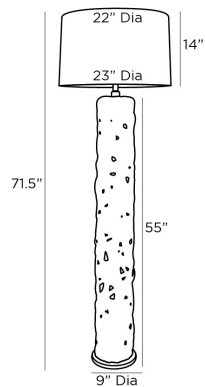

ARTERIOS

HORATIO FLOOR LAMP

75005-694
H: 71.5 IN, Dia: 23.00 IN
Palm Gray Rattan
Contract Suitable As Is

In a tangle of palm gray rattan, the Horatio floor lamp looks to nature for inspiration—specifically, the birds' nest. The lamp's loose-basket-weave base is perched on palm gray rattan wrapped base and is accented with an antique brass spherical finial. An off-white drum shade lined in white cotton tops the piece. Finish will vary.

APPEARANCE

Material	Cotton, Linen, Rattan, Steel
Finish	Antique Brass, Off-White, Palm Gray, White
Finish Will Vary	true
Top Coat/Sealant	true
Finial Description	Antique Brass Sphere

DIMENSIONS

Shade	Top: 22.00 IN, Dia: 23.00 IN, Side: 14 IN
Body	H: 55 IN, Dia: 8.00 IN
Base	H: 0.5 IN, Dia: 9.00 IN
Neck	H: 3 IN, Dia: 2.00 IN
Foot Print	Dia: 9.00 IN
Harp	12.5" Brass IN

WIRING

Rating	Indoor Only
Tilt Test	8 Degrees - UL
Cord	12 FT, Clear/Silver, SPT-2
Socket	1, Brass, Type A - E26
Switch	3-Way Rotary, At Socket
Maximum Watt	150
Voltage	110-120 V

COMPLIANCY

RoHS	true
------	------

SHIPPING

Product Weight	14 LBS
Gross Weight 1	45 LBS
Gross Weight 2	5 LBS
Shipping Box 1	H: 64 IN, L: 15 IN, W: 15 IN
Shipping Box 2	H: 15 IN, L: 24 IN, W: 24 IN

ADDITIONAL INFO

Features	Sustainable
Shade Shape	Round
Shade Trim	Rolled Edges
Shade Type	Hardback