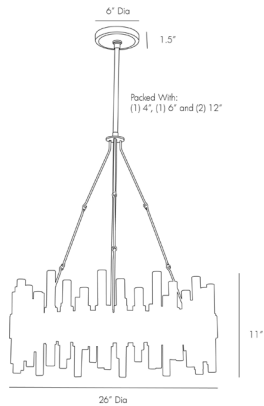

ARTERIO RS

HASKELL SMALL CHANDELIER

89094
H: 23 IN, Dia: 26.00 IN
Antique Brass, Clear Acrylic
Contract Suitable As Is

Antique brass and clear acrylic are the perfect pair on this eight-light chandelier. 30 pillars of clear acrylic create a stunning design and add extra shine. Damp-rated, although limited covered outdoor conditions may affect finish. Similar style available in large scale (89055) and as a sconce (49057). finish will vary. Photographed with small tubular bulbs. Additional pipe available (PIPE-101).

APPEARANCE

Material	Acrylic, Steel
Finish	Antique Brass, Clear
Top Coat/Sealant	true

DIMENSIONS

Chandelier	H: 11 IN, Dia: 26.00 IN
Minimum Hanging Height	23 IN
Maximum Hanging Height	69 IN
Canopy	H: 1.5 IN, Dia: 6.00 IN

WIRING

Rating	Indoor Only
Cord	10 FT, Clear/Silver, SVT
Socket	8, Type B=-E12 Other
Maximum Watt	40
Voltage	110-120 V

CERTIFICATIONS

Certifications	Mexico Australia, EU, United Kingdom, Middle East, United States, Canada
----------------	---

COMPLIANCY

UL/ETL	Yes
CB	Yes
RoHS	true

SHIPPING

Product Weight	22 LBS
Gross Weight 1	47 LBS
Shipping Box 1	H: 5 IN, L: 30 IN, W: 30 IN

REPLACEMENT PARTS

Replacement Part 1	PIPE-101
Replacement Part 1 Dim	(1) 6" and (1) 12" rods
Replacement Part 2	CANOPY-106