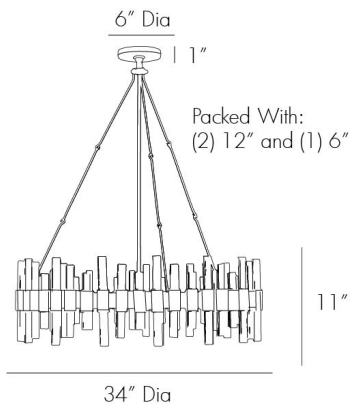

ARTERIOS

HASKELL LARGE CHANDELIER

89055
H: 29.5 IN, Dia: 34.00 IN
Antique Brass, Clear Acrylic
Contract Suitable As Is

Antique brass and clear acrylic are the perfect pair on this eight-light chandelier. Damp-rated, although limited covered outdoor conditions may affect finish. Similar style available as a sconce (49057). finish will vary. Additional pipe available (PIPE-101).

APPEARANCE

Material Acrylic, Brass
Finish Antique Brass, Clear
Top Coat/Sealant true

DIMENSIONS

Chandelier H: 28 IN, Dia: 34.00 IN
Minimum Hanging Height 29.5 IN
Maximum Hanging Height 71.5 IN
Canopy H: 1 IN, Dia: 6.00 IN

WIRING

Rating Damp
Cord 10 FT, Clear/Silver, SVT
Socket 8, Type B=-E12 Other
Maximum Watt 40
Voltage 110-120 V

CERTIFICATIONS

Certifications Mexico
Australia, EU, United Kingdom, Middle East, United States, Canada

COMPLIANCY

UL/ETL Yes
CB Yes
RoHS true

SHIPPING

Product Weight 35 LBS
Gross Weight 1 59.5 LBS
Shipping Box 1 H: 37 IN, L: 37 IN, W: 9 IN

ADDITIONAL INFO

Features Assembly Required

REPLACEMENT PARTS

Replacement Part 1 PIPE-101
Replacement Part 1 Dim (1) 6" and (1) 12" rods
Replacement Part 2 CANOPY-106
Replacement Part 2 Dim 1" x 6" Dia