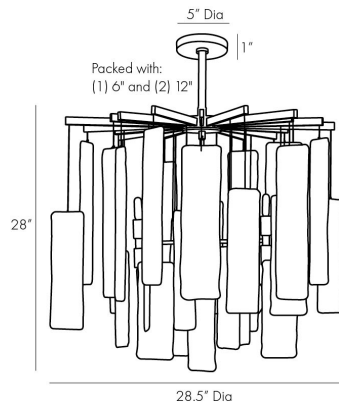

## HARRIET CHANDELIER

89480

H: 36 IN, Dia: 28.50 IN

Antique Brass, Frosted Glass

Contract Suitable As Is

The Harriet boasts a look that is overtly organic while remaining completely contemporary. A sleek and slender antique brass steel foundation presents frosted glass plates that hang in a tiered fashion, each gently obscuring and filtering the light from eight brilliant bulbs. This detail adds a touch of whimsy to the Harriet's modern form. We envision this piece spotlighting a modish dining table or kitchen island. Finish will

### DIMENSIONS

Chandelier	H: 28 IN, Dia: 28.50 IN
Minimum Hanging Height	36 IN
Maximum Hanging Height	60 IN
Canopy	H: 1 IN, Dia: 5.00 IN

### SHIPPING

Product Weight	46.75 LBS
Gross Weight 1	54.46 LBS
Shipping Box 1	H: 30.3 IN, L: 27.2 IN, W: 11.5 IN