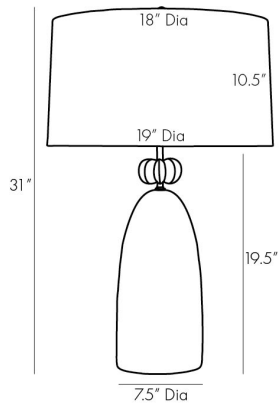

## HALEY LAMP

44775-249

H: 31 IN, Dia: 19.00 IN

Smoke Luster Ombre Glass, Antique Brass

Contract Recommendations: Add lamp base

The ornament-inspired shape of this glass lamp delivers a classic appeal to a space, while a smoke luster ombre finish and antique brass detail imparts a more contemporary vibe. Iridescent hues travel down the façade, blending into one another before eventually fading into clear glass. When illuminated, a colorful palette of moody tones become more prominent. Topped with an off-white linen drum shade with off-white

### DIMENSIONS

Shade	Top: 18.00 IN, Dia: 19.00 IN, Side: 10.5 IN
Body	H: 19.5 IN, Dia: 7.50 IN
Foot Print	Dia: 7.50 IN
Harp	9 IN

### WIRING

Rating	Indoor Only
Tilt Test	10 Degrees - AU
Cord	10 FT, Clear/Silver, SPT-2
Socket	1, Black, Type A - E26
Switch	3-Way Rotary, At Socket
Maximum Watt	150
Voltage	110-120 V

### SHIPPING

Product Weight	9.26 LBS
Gross Weight 1	10.91 LBS
Gross Weight 2	5 LBS
Shipping Box 1	H: 26 IN, L: 10 IN, W: 10 IN
Shipping Box 2	H: 14.5 IN, L: 21 IN, W: 21 IN