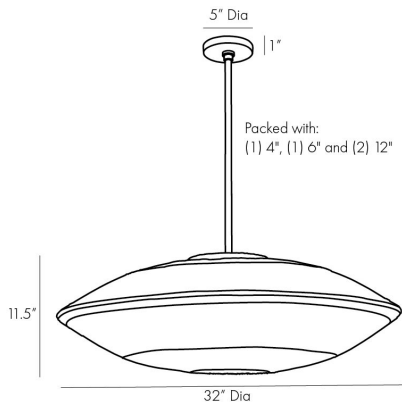

ARTERIOS

HADYA PENDANT

45625
H: 16.5 IN, Dia: 32.00 IN
White Ombre Coco Mid Rib, Antique
Brass
Contract Suitable As Is

Exhibiting a mid-century silhouette, the Hadya is defined by both modern and traditional elements. Artisans delicately bend thin spines of coco midrib in natural to white ombré finish, over a saucer-shaped antique brass steel frame with an abaca-wrapped edge detail. A shallow profile makes it great for small spaces. Finish will vary. Additional pipe available (PIPE-101). Damp rated, though limited outdoor conditions may

APPEARANCE

Material	Coco Midrib, Steel
Finish	Antique Brass, White Ombre
Finish Will Vary	true
Top Coat/Sealant	true

DIMENSIONS

Pendant	H: 11.5 IN, Dia: 32.00 IN
Minimum Hanging Height	16.5 IN
Maximum Hanging Height	46.5 IN
Canopy	H: 1 IN, Dia: 5.00 IN

WIRING

Rating	Damp
Cord	10 FT, Clear/Silver, SVT
Socket	1, Type A - E26
Photographed Bulb	Frosted Globe Bulb
Maximum Watt	100
Voltage	110-120 V

CERTIFICATIONS

Cerifications	Mexico Australia, EU, United Kingdom, Middle East, United States, Canada
---------------	---

COMPLIANCY

UL/ETL	Yes
CB	Yes
RoHS	true

SHIPPING

Product Weight	12 LBS
Gross Weight 1	12 LBS
Gross Weight 2	3 LBS
Shipping Box 1	H: 12 IN, L: 33.25 IN, W: 33.25 IN
Shipping Box 2	H: 5 IN, L: 5 IN, W: 12 IN