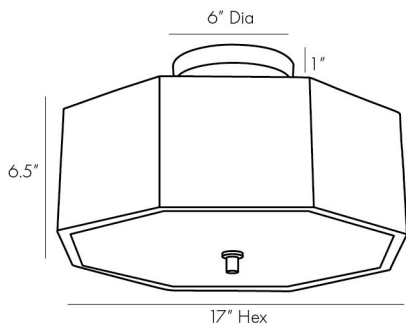

ARTERIOS

GRESPAN SEMI-FLUSH MOUNT

44763
H: 6.5 IN, W: 17 IN, D: 17 IN
Antique Brass
Contract Suitable As Is

The hexagonal shape of this semi-flush mount draws the eye with its multi-faceted façade. Crafted of iron, this fixture features an antique brass exterior and polished brass interior for an extra element of shine. Diagonal detailing adds texture to the side panels and canopy to create a look that is both edgy and elegant. A frosted glass diffuser helps to disguise two bulbs, while simultaneously working to soften the glow. Finish

APPEARANCE

Material	Glass, Iron
Finish	Antique Brass, Frosted, Polished Brass
Finish Will Vary	true
Top Coat/Sealant	false

DIMENSIONS

Canopy	H: 1 IN, Dia: 6.00 IN
--------	-----------------------

WIRING

Rating	Indoor Only
Cord	10 FT, Clear/Silver, SVT
Socket	2, Type B - E12
Maximum Watt	25
Voltage	110-120 V

CERTIFICATIONS

Certifications	Mexico Australia, EU, United Kingdom, Middle East, United States, Canada
----------------	---

COMPLIANCY

UL/ETL	Yes
CB	Yes
RoHS	true

SHIPPING

Product Weight	7.83 LBS
Gross Weight 1	14.33 LBS
Shipping Box 1	H: 13 IN, L: 21 IN, W: 21 IN

REPLACEMENT PARTS

Replacement Part 1	CANOPY-507
Replacement Part 1 Dim	1" x 5"

CONTRACT

Contract Suitable	true
-------------------	------