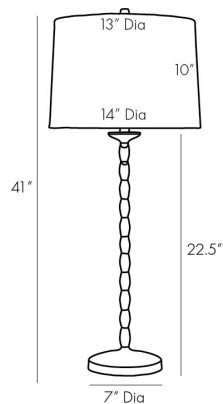

ARTERIOS

GEORGIA LAMP

44767-246

H: 41 IN, Dia: 14.00 IN

Polished Brass, Vintage Brass

Contract Suitable As Is

Let luxe lighting take center stage in your home or office. Stacked polished brass bubbles accent a vintage brass base, exhibiting a collaboration between texture and style that is quite unexpected. The classic shape of its slender profile makes this the perfect delicate buffet lamp. Topped with an off-white linen drum shade with off-white cotton lining and a matching metal finial.

APPEARANCE

Material	Brass, Cotton, Linen
Finish	Off-White, Polished Brass, Vintage Brass
Top Coat/Sealant	true
Finial Description	Decorative Metal to Match

DIMENSIONS

Shade	Top: 13.00 IN, Dia: 14.00 IN, Side: 10 IN
Body	H: 22.5 IN, Dia: 7.00 IN
Foot Print	Dia: 7.00 IN
Harp	9 IN

WIRING

Rating	Indoor Only
Tilt Test	10 Degrees - AU
Cord	10 FT, Clear/Silver, SPT-2
Socket	1, Black, Type A - E26
Switch	3-Way Rotary, At Socket
Maximum Watt	150
Voltage	110-120 V

CERTIFICATIONS

Cerifications	Mexico Australia, EU, United Kingdom, Middle East, United States, Canada
---------------	---

COMPLIANCY

UL/ETL	Yes
CB	Yes
RoHS	true

SHIPPING

Product Weight	15.44 LBS
Gross Weight 1	26.02 LBS
Gross Weight 2	5 LBS
Shipping Box 1	H: 39 IN, L: 12.25 IN, W: 12.25 IN
Shipping Box 2	H: 14 IN, L: 16 IN, W: 16 IN