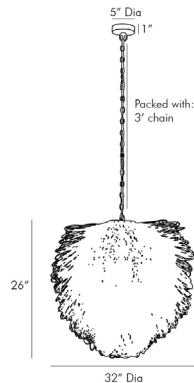

ARTERIALS

FINLEY CHANDELIER

89646
H: 32 IN, Dia: 32.00 IN
Bleached Rattan, White
Contract Suitable As Is

The Finley takes the notion of classic chandelier design and runs wild. Showcasing an untamed façade this unconventional luminescent was created by looping bleached rattan in a pattern consisting of varying sizes. Its organic foundation conceals a single light that delivers a soft glow and creates billowy shadowplay when in use. Suspended from an iron pipe in a corresponding white finish. finish will vary. Additional chain

APPEARANCE

Material	Rattan
Finish	White
Finish Will Vary	true
Top Coat/Sealant	false

DIMENSIONS

Chandelier	H: 30 IN, Dia: 32.00 IN
Minimum Hanging Height	32 IN
Maximum Hanging Height	66 IN
Canopy	H: 1 IN, Dia: 5.00 IN

WIRING

Rating	Indoor Only
Cord	10 FT, Clear/Silver, SVT
Socket	1, Type A- E26 Other
Maximum Watt	60
Voltage	110-120 V

CERTIFICATIONS

Certifications	Mexico Australia, EU, United Kingdom, Middle East, United States, Canada
----------------	---

COMPLIANCY

UL/ETL	Yes
CB	Yes
RoHS	true

SHIPPING

Shipping Requirements	TruckShip
Product Weight	13.5 LBS
Gross Weight 1	19 LBS
Shipping Box 1	H: 34 IN, L: 34 IN, W: 34 IN

REPLACEMENT PARTS

Replacement Part 1	CHN-230
Replacement Part 1 Dim	3'
Replacement Part 2	CANOPY-453
Replacement Part 2 Dim	3x5