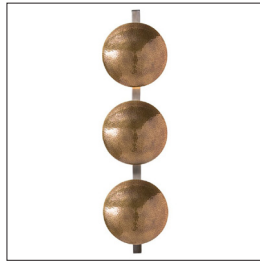

## DIESEL SCONCE

42080  
H: 32 IN, W: 9 IN, D: 4 IN  
Vintage Brass  
Contract Suitable As Is

A natural iron flat bar anchors three vintage brass hammered plates in this six-light sconce. Each disc conceals two sockets, so light will emanate evenly from each side. Mount across the top of a mirror in the powder room or on either side of a mirror in the hallway.

### APPEARANCE

Material	Brass, Iron
Finish	Antique Brass, Natural
Finish Will Vary	true
Top Coat/Sealant	true

### DIMENSIONS

Center Of Mount From Btm	16 IN
Backplate	Dia: 6.00 IN, D: 1 IN
Mount	Dia: 4.00 IN