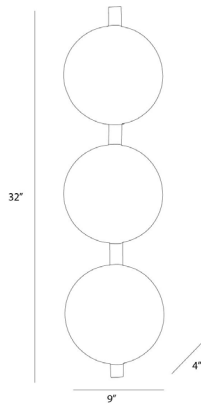

## DIESEL SCONCE

42080  
H: 32 IN, W: 9 IN, D: 4 IN  
Vintage Brass  
Contract Suitable As Is

A natural iron flat bar anchors three vintage brass hammered plates in this six-light sconce. Each disc conceals two sockets, so light will emanate evenly from each side. Mount across the top of a mirror in the powder room or on either side of a mirror in the hallway.

### DIMENSIONS

Center Of Mount From Btm	16 IN
Backplate	Dia: 6.00 IN, D: 1 IN
Mount	Dia: 4.00 IN