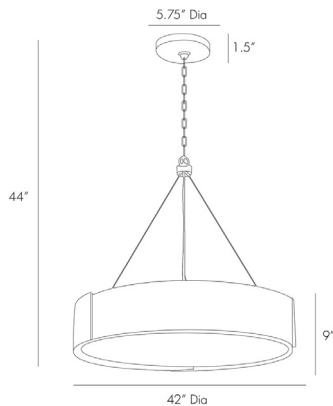

ARTERIOS

DANTE LARGE CHANDELIER

89702
H: 44 IN, Dia: 42.00 IN
Antique Brass, Frosted Acrylic
Contract Suitable As Is

Adding intrigue to simplistic design is an effortless feat in our Dante Chandelier. From the suspended pendant to overlapping antique brass bands across the side, every design feature is spot on. A frosted acrylic diffuser tones down the glow of five hidden lights. Additional chain available (CHN-129).

APPEARANCE

Material	Acrylic, Brass
Finish	Antique Brass, Frosted
Top Coat/Sealant	false

DIMENSIONS

Chandelier	H: 9 IN, Dia: 42.00 IN
Minimum Hanging Height	44 IN
Maximum Hanging Height	80 IN
Canopy	H: 1.5 IN, Dia: 5.75 IN

REPLACEMENT PARTS

Replacement Part 1	CHN-130
Replacement Part 1 Dim	3'
Replacement Part 2	CANOPY-162
Replacement Part 2 Dim	1.5" x 5.75" Dia

CONTRACT

Contract Suitable	true
-------------------	------