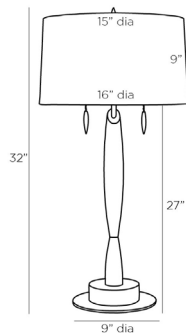

ARTERIOS

DANSEUSE LAMP

RAY BOOTH

DB49021-911

H: 32 IN, Dia: 16.00 IN

Black Resin, Bronze, Brown Wood

Contract Suitable As Is

The Danseuse Table Lamp is an elegant and unique figural expression. Constructed of resin offered in both a white or black finish, its beautiful feminine form is a lovely accent to any interior. The resin body sits on a brown walnut wood and a steel antique brass base. Topped with a white linen shade.

APPEARANCE

Material	Linen, Resin, Steel, Wood
Material Type	Walnut
Finish	Black, Bronze, Brown, White
Top Coat/Sealant	true
Finial Description	Matching metal

DIMENSIONS

	2 IN
Shade	Top: 15.00 IN, Dia: 16.00 IN, Side: 9 IN
Body	H: 27 IN
Base	H: 0.25 IN, Dia: 9.00 IN
Foot Print	Dia: 9.00 IN

WIRING

Rating	Indoor Only
Tilt Test	10 Degrees - AU
Cord	10 FT, SPT-2, Taupe Fabric
Socket	2, Bronze, Type A - E26
Switch	At Socket, On/Off Pull Chain
Maximum Watt	60
Voltage	110-120 V

CERTIFICATIONS

	Mexico
Cerifications	Australia, EU, United Kingdom, Middle East, United States, Canada

COMPLIANCY

UL/ETL	Yes
CB	Yes
RoHS	true

SHIPPING

Product Weight	11.5 LBS
Gross Weight 1	12 LBS
Gross Weight 2	1 LBS
Shipping Box 1	H: 26.46 IN, L: 10.3 IN, W: 29 IN
Shipping Box 2	H: 11 IN, L: 18 IN, W: 18 IN