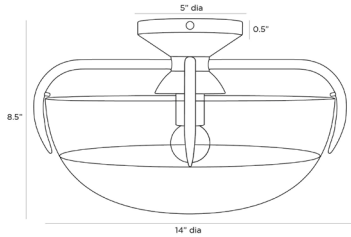

ARTERIOS

CORONA FLUSH MOUNT

BARRY DIXON

GDDFC01

H: 8.5 IN, Dia: 14.00 IN

Gold Ombre Glass

Contract Suitable As Is

Contemporary glam with organic sensibilities...this small antique brass flush mount casts a large shadow and light effect on the ceiling due to the gold ombre glass. Perfect for powder rooms and hallways, or use in an asymmetric cluster over tables and counters. Finish will vary.

APPEARANCE

Material	Glass, Steel
Finish	Antique Brass
Top Coat/Sealant	false

DIMENSIONS

Canopy	H: 0.5 IN, Dia: 5.00 IN
--------	-------------------------

WIRING

Rating	Damp
Cord	0.5 FT, Black/White, SVT
Socket	1, Type A - E26
Maximum Watt	60
Voltage	110-120 V

CERTIFICATIONS

Certifications	Mexico Australia, European Union, United Arab Emirates, United States, Canada
----------------	--

COMPLIANCY

UL/ETL	Yes
CB	Yes
RoHS	true

SHIPPING

Product Weight	5 LBS
Gross Weight 1	8 LBS
Shipping Box 1	H: 16.3 IN, L: 16.3 IN, W: 15.36 IN