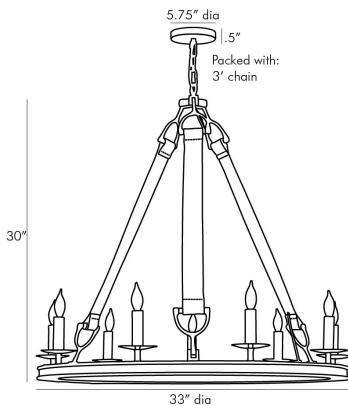

## CHANEY CHANDELIER

84031  
 H: 31 IN, Dia: 33.00 IN  
 Bronze  
 Contract Suitable As Is

The Chaney saddles up to rustic sophistication with its unique and unparalleled style. Three brown leather bands suspend a hand-hammered iron base adorned with nine candlestick-style arms in a contrasting antique brass finish. Each leather band is accented with an antique brass detail reminiscent of bridle bits delivering an equestrian quality to its industrial form. Shown with clear bent-tip candelabra bulbs. Damp-rat-

### DIMENSIONS

Chandelier H: 30 IN, Dia: 33.00 IN  
 Minimum Hanging Height 31 IN  
 Maximum Hanging Height 67 IN  
 Canopy H: .5 IN, Dia: 5.75 IN

### WIRING

Rating Damp  
 Cert Note Cannot be rewired for INTL use.  
 Cord 10 FT, Clear/Silver, SVT  
 Socket 9, Type B=-E12 Other  
 Photographed Bulb Clear Bent Tip Candelabra Bulb  
 Maximum Watt 40  
 Voltage 110-120 V