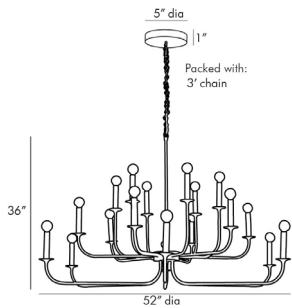

ARTERIOS

BRECK LARGE CHANDELIER

89345
 H: 38 IN, Dia: 48.00 IN
 Bronze
 Contract Suitable As Is

This chandelier features steel arms that curve upwards reaching from a center point at two different heights to create a double tier effect. The entire structure is finished in a bronze tone and is constructed with a seamless design. It's a modern take on a centuries-old classic. It holds eighteen exposed bulbs for maximum light. Damp-rated, although limited covered outdoor conditions may affect finish. Also available in

APPEARANCE

Material Steel
 Finish Bronze
 Top Coat/Sealant true

DIMENSIONS

Minimum Hanging Height 38 IN
 Maximum Hanging Height 74 IN
 Canopy H: 1 IN, Dia: 5.00 IN

WIRING

Rating Damp
 Cert Note Cannot be rewired for INTL use.
 Cord 10 FT, Clear/Silver, SVT
 Socket 18, Type B--E12 Other
 Photographed Bulb Frosted Globe Bulb
 Maximum Watt 40
 Voltage 110-120 V

CERTIFICATIONS

Certifications Mexico
 United States, Canada

COMPLIANCY

UL/ETL Yes
 RoHS true

SHIPPING

Shipping Requirements TruckShip
 Product Weight 22.5 LBS
 Gross Weight 45 LBS
 Shipping Box 1 H: 15 IN, L: 58 IN, W: 42 IN

REPLACEMENT PARTS

Replacement Part 1 CHN-221
 Replacement Part 1 Dim 3'
 Replacement Part 2 CANOPY-419
 Replacement Part 2 Dim 1" x 5"

CONTRACT

Contract Suitable true