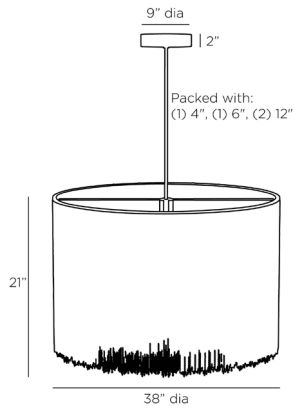

ARTERIOS

BENNET CHANDELIER

DMC20
 H: 27 IN, Dia: 38.00 IN
 Antique Brass
 Contract Suitable As Is

A waterfall of antique brass iron chains encircles an integrated LED ring on this contemporary chandelier. Its light-inspired feature plays with shadow and illumination to dramatic effect. Elegance personified; it will add a touch of drama to any space. Damp-rated, although limited covered outdoor conditions may affect finish.

APPEARANCE

Material Iron
 Top Coat/Sealant true

DIMENSIONS

Chandelier H: 21 IN, Dia: 38.00 IN
 Minimum Hanging Height 27 IN
 Maximum Hanging Height 57 IN
 Canopy H: 2 IN, Dia: 9.00 IN

WIRING

Rating Damp
 LED Color Temp 2700K
 LED CRI 90+
 LED Compatible Dimmer 0-10 V Dimmer
 LED Lumens 4572
 Certification Note PENDING REVIEW
 Cord 10 FT, Clear/Silver, SPT
 Socket 1, Integrated LED
 Maximum Watt 45
 Voltage 110-120 V
 LED Lifespan 20,000

REPLACEMENT PARTS

Replacement Part 1 PIPE-513
 Replacement Part 1 Dim (1) 4", (1) 6", (1) 12"

CONTRACT

Contract Suitable true