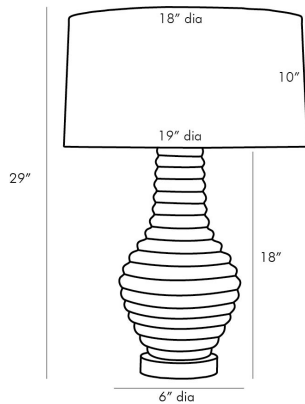

## BARTOLI LAMP

17497-659

H: 29 IN, Dia: 19.00 IN

Amalfi Porcelain, Gold Leafed Wood

Contract Suitable As Is

The Bartoli creates a brilliantly illuminated mise-en-scène in any space it occupies. Large ridges staircase—almost barrel—the traditional silhouette. An Amalfi reactive glaze finish pulls on the highs and lows of its textured façade creating an almost two-tone effect. Stylishly showcased on a circular wooden base finished in gold leaf for a more elevated look. Topped with an ivory microfiber drum shade with off-white cotton lining

### DIMENSIONS

Shade	18.00 IN
Body	Dia: 19.00 IN, Side: 10 IN
Base	H: 18 IN, Dia: 9.00 IN
Neck	H: 1 IN, Dia: 6.00 IN
Foot Print	H: 1 IN, Dia: 1.00 IN
Harp	Dia: 6.00 IN
	8.5 IN