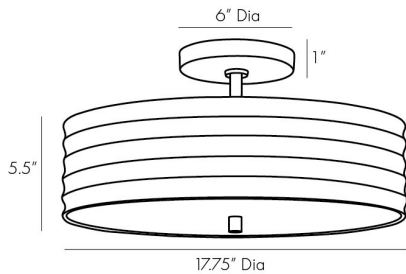

ARTERIOR S

ANNA SEMI-FLUSH MOUNT

44764

H: 8 IN, Dia: 17.75 IN

Antique Brass

Contract Suitable As Is

Taking a design tip from the Arteriors archives, this semi-flush mount echoes Hollywood Regency style with its classic form and antique brass finish. The antique brass iron frame features a ribbed relief, adding a textured quality to a space. Hang in pairs for an added dose of glam. Finish will vary. Damp rated, though limited covered outdoor conditions may affect finish.

APPEARANCE

Material	Iron
Finish	Antique Brass
Finish Will Vary	true
Top Coat/Sealant	true

DIMENSIONS

Body	H: 5.5 IN, Dia: 17.75 IN
Canopy	H: 1 IN, Dia: 6.00 IN

WIRING

Rating	Damp
Cord	10 FT, Clear/Silver, SVT
Socket	2, Type B - E12
Maximum Watt	25
Voltage	110-120 V

CERTIFICATIONS

Certifications	Mexico Australia, EU, United Kingdom, Middle East, United States, Canada
----------------	---

COMPLIANCY

UL/ETL	Yes
CB	Yes
RoHS	true

SHIPPING

Product Weight	10.36 LBS
Gross Weight 1	11.03 LBS
Shipping Box 1	H: 12 IN, L: 21.5 IN, W: 21.5 IN

REPLACEMENT PARTS

Replacement Part 1	CANOPY-508
Replacement Part 1 Dim	1" x 5"

CONTRACT

Contract Suitable	true
-------------------	------