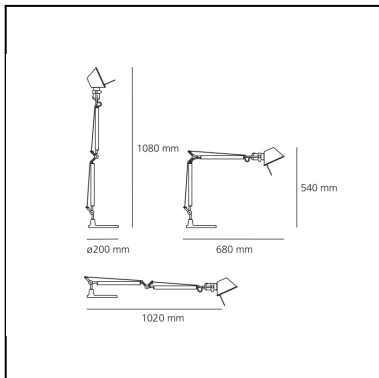

## LUMINAIRE

- Watt: **10,5W**
- Voltage: **220V-240V**
- Delivered lumen output: **615lm**
- Efficiency: **58%**
- Efficacy: **61.49lm/W**
- CRI: **80**

## DIMENSIONS

- Length: **680 mm**
- Height: **540 mm**
- Base Diameter: **200 mm**
- Max Extension Height: **1080 mm**
- Max Extension Length: **1020 mm**
- Impact Resistance: **N/D**
- Glow Wire Test: **N/D°**

## SOURCES NOT INCLUDED

- Category: **LED RETROFIT**
- Number: **1**
- Watt: **8W**
- Socket: **E27**

**Accessories**

Table clamp aluminium A004100

Table base ø cm. 20 - Aluminium A008600

Desk fixed support aluminium A004200