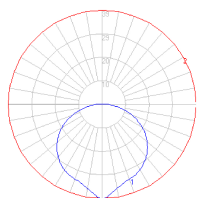

 Green

Materials

- Aluminum body

Specifications

Delivered lumens	120lm
Light output ratio	48lm/W
Power consumption	2.5W
Led type	2W C.O.B.*
CCT (Correlated Color Temperature)	3000K
CRI (Color Rendering Index)	>90
Life expectancy	50000Hrs
Control type	Dimmable (On Body)
Input Voltage	120V
Driver	N/A

*Integrated light source

Features & Accessories

- USB-C Port
- 3 intensity levels
- up to 20 hours autonomy
- up to 2.5W
- 4 hours fast charge

Dimensions

Packaging

1 Box

1 x 9-9/16" x 9-15/16" x 9-15/16" / 2.82 lbs - 24 cm x 25 cm x 25 cm / 1.28 kg

Light distribution

Diffused

Luminaire weight

1.65 lbs / .75 kg

Red = Max Cd. Through Vertical plane

Blue = Max Cd. Through Horizontal plane

Warranty

5 year limited warranty