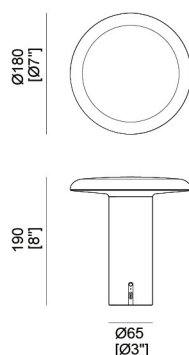

 Green

Materials

- Aluminum body

Specifications

Delivered lumens	120lm
Light output ratio	48lm/W
Power consumption	2.5W
Led type	2W C.O.B.*
CCT (Correlated Color Temperature)	3000K
CRI (Color Rendering Index)	>90
Life expectancy	50000Hrs
Control type	Dimmable (On Body)
Input Voltage	120V
Driver	N/A

*Integrated light source

Features & Accessories

- USB-C Port
- 3 intensity levels
- up to 20 hours autonomy
- up to 2.5W
- 4 hours fast charge

Dimensions

Packaging

1 Box

1 x 9-9/16" x 9-15/16" x 9-15/16" / 2.82 lbs - 24 cm x 25 cm x 25 cm / 1.28 kg

Light distribution

Diffused

Luminaire weight

1.65 lbs / .75 kg

Red = Max Cd. Through Vertical plane

Blue = Max Cd. Through Horizontal plane

Warranty

5 year limited warranty