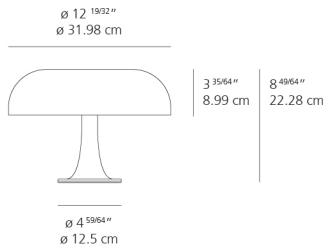

Packaging

1 Box

1 x 14-1/4" x 14-1/4" x 10-3/4" / 3.53 lbs - 36 cm x 36 cm x 27 cm / 1.6 kg

Light distribution

Diffused

Luminaire weight

1.32 lbs / .6 kg

Warranty