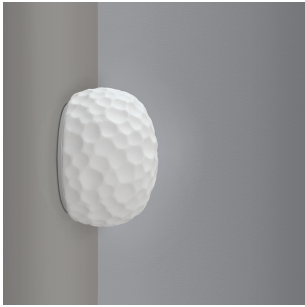

Meteorite mini wall/ceiling

1707018A

SPECIFICATIONS

Design By

Pio & Tito Toso

Collection

Design

Specifications

Colors & Finishes

White

Materials

- Diffuser in handblown double layer artistic glass
- Base in technopolymer and steel

Features & Accessories

- Glass made by succession of glass molding, frosting, sandblasting and etching techniques