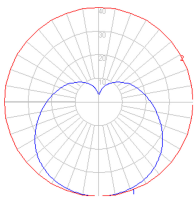

Dimensions

3 15/16"
10 cm

Packaging

1 Box

1 x 9-5/16" x 9-5/16" x 9-3/4" / 2.65 lbs - 23.5 cm x 23.5 cm x 24.5 cm / 1.2 kg

Light distribution

Diffused

Luminaire weight

1.57 lbs / .71 kg

Red = Max Cd. Through Vertical plane

Blue = Max Cd. Through Horizontal plane

Warranty

5 year limited warranty