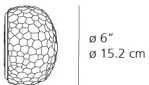

Dimensions

3 15/16"
10 cm

Packaging

1 Box

1 x 9-5/16" x 9-5/16" x 9-3/4" / 2.65 lbs - 23.5 cm x 23.5 cm x 24.5 cm / 1.2 kg

Light distribution

Diffused

Luminaire weight