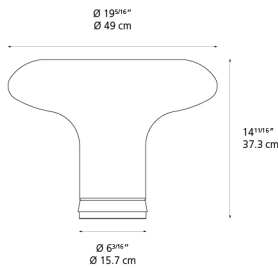

Lesbo Table

0054015A

SPECIFICATIONS

Design By

Angelo Mangiarotti

Collection

Design

Specifications

Lamp type	LED-T
Lamp	max 75W E26/A19
Lamp Included	No
Control type	Switch (On Cord)
Input Voltage	120V
Power consumption	N/A
Ballast	N/A

Colors & Finishes

Clear & Frosted (diffuser)

Polished Aluminum (base)

Materials

- Blown glass
- Aluminum base

Features & Accessories

Dimensions

Packaging

1 Box

1 x 25-11/16" x 25-11/16" x 23-11/16" / 24.25 lbs - 65 cm x 65 cm x 60 cm / 11 kg

Light distribution

Diffused

Luminaire weight

15.87 lbs / 7.2 kg

Warranty

Red = Max Cd. Through Vertical plane

Blue = Max Cd. Through Horizontal plane