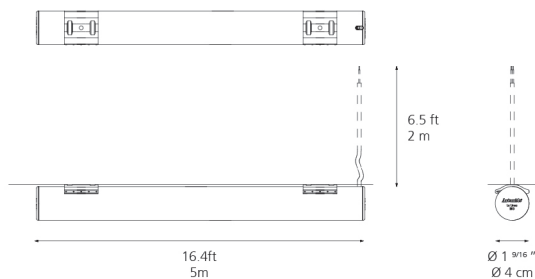

- Flexible tube of light capable to freely twist and turn in space
- Illuminated tubes in opaque injection molded PMMA
- Support pins in brushed aluminum

Specifications

Delivered lumens	4800lm
Light output ratio	72.73lm/W
Power consumption	66W
Led type	66W ARRAY
CCT (Correlated Color Temperature)	3000K
CRI (Color Rendering Index)	>90
Life expectancy	50000Hrs
Control type	Dimmable 0-10V
Input Voltage	120-277V
Driver	MEAN WELL - 1 x PWM-90-24
BUG Rating	B0-U0-G0

Dimensions

Packaging

2 Boxes

1 x 32" x 32" x 6-3/8" / 23.59 lbs - 81 cm x 81 cm x 16 cm / 10.7 kg

1 x 31-1/2" x 6-3/8" x 5-3/16" / 1.76 lbs - 29 cm x 16 cm x 13 cm / .8 kg

Light distribution

Diffused

Luminaire weight