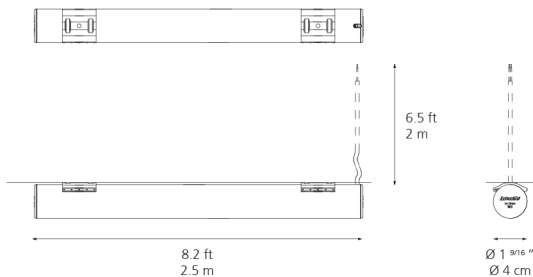

La Linea 2.5mt wall/ceiling

SPECIFICATIONS

LL0001

Design By
BJARKE INGELS GROUP

Collection
Outdoor

Colors & Finishes

White

Materials

- Flexible tube of light capable to freely twist and turn in space
- Illuminated tubes in opaque injection molded PMMA
- Support pins in brushed aluminum

Specifications

Delivered lumens	2400lm
Light output ratio	72.73lm/W
Power consumption	33W
Led type	33W ARRAY
CCT (Correlated Color Temperature)	3000K
CRI (Color Rendering Index)	>90
Life expectancy	50000Hrs
Control type	Dimmable 0-10V
Input Voltage	120-277V
Driver	MEAN WELL - 1 x PWM-90-24
BUG Rating	B0-U0-G0

Dimensions

Packaging

2 Boxes

1 x 32" x 32" x 6-3/8" / 15.43 lbs - 81 cm x 81 cm x 16 cm / 7 kg

1 x 31-1/2" x 6-3/8" x 5-3/16" / 1.76 lbs - 29 cm x 16 cm x 13 cm / .8 kg

Light distribution

Diffused

Luminaire weight