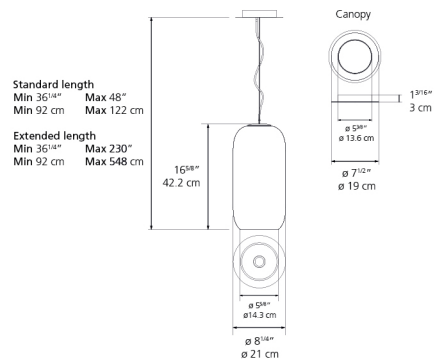

Gople suspension bronze extended length

SPECIFICATIONS

1405068A-EXT

Design By
BJARKE INGELS GROUP

Collection

Design

Specifications

Lamp type	LED-T (Non Integrated) ONLY
Lamp	max 22W E26/A19
Lamp Included	No
Control type	DIMMABLE
Input Voltage	120V
Power consumption	22W
Ballast	N/A

Colors & Finishes

- Transparent (Diffuser)
- Bronze (Gradient)
- Chrome (Canopy)

Materials

- Chrome metal canopy
- Diffuser in handblown glass

Features & Accessories

- Compatible with T10 LED Light Bulb
- Extended cable length

Dimensions

Packaging

1 Box

Light distribution

Direct

Luminaire weight

0 lbs / 0 kg

Warranty